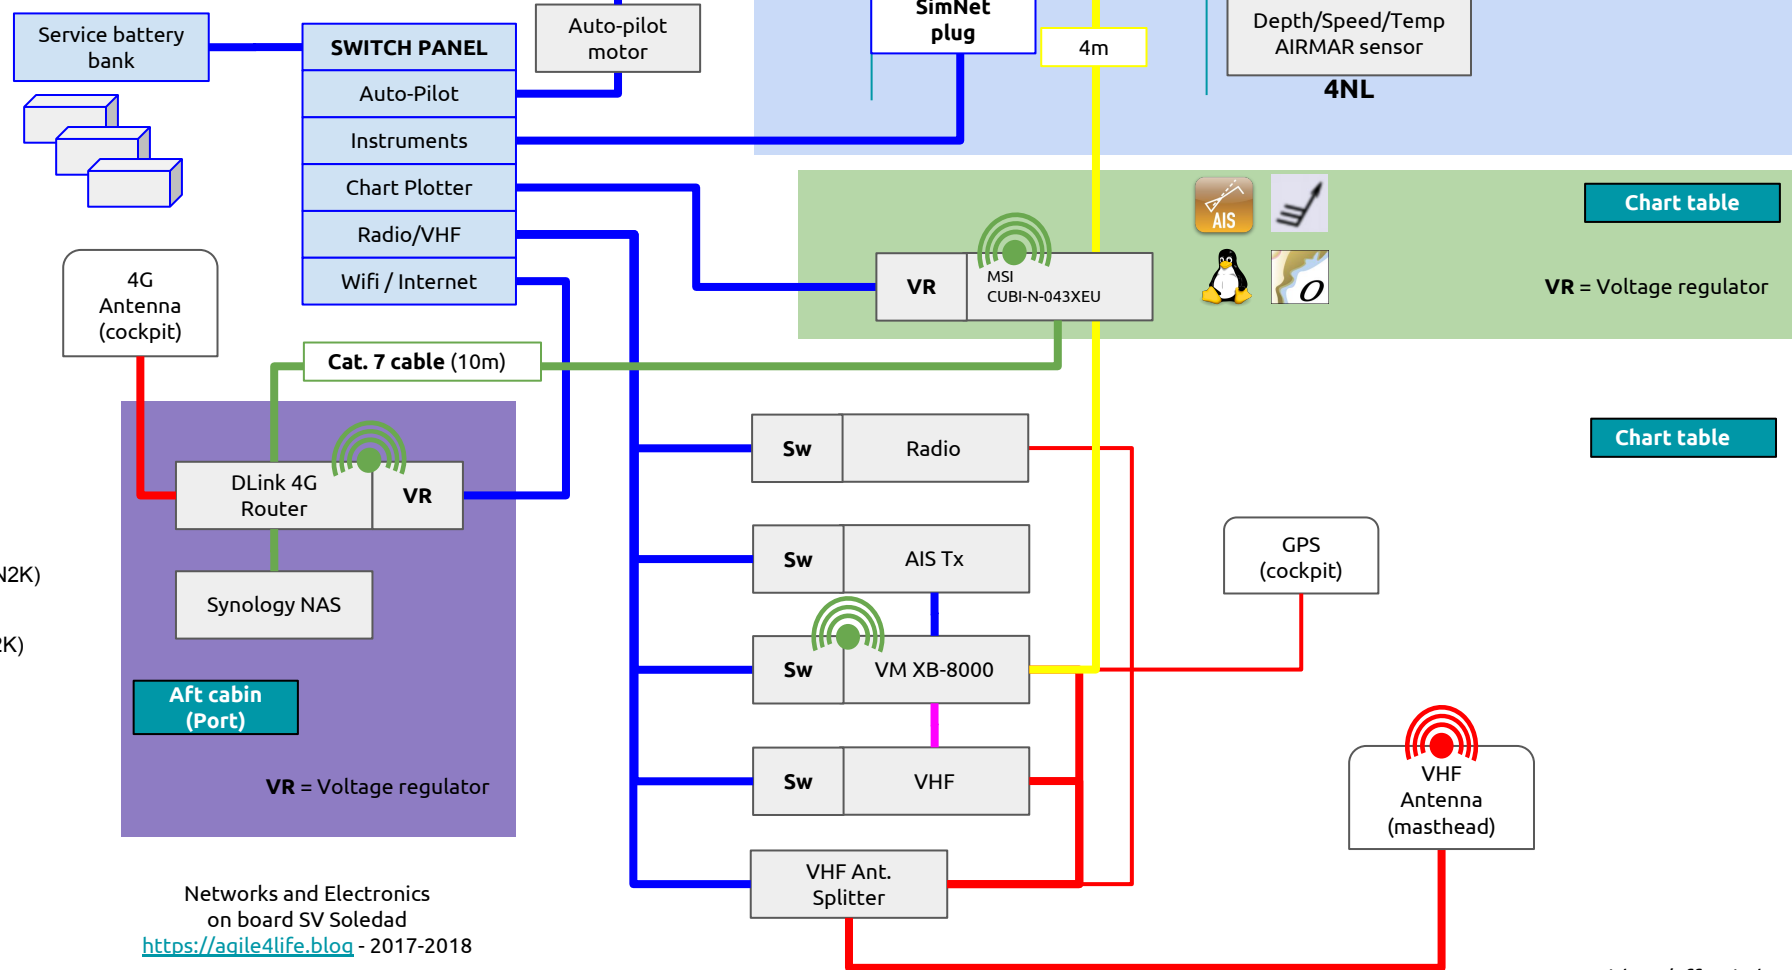

NL = SimNet/NMEA Network Load

- Instruments
- NavStation
- VHF/AIS + Radio
- Wifi/Ethernet/Internet Infra. Network

- SimNet Drop cables (N2K)
- SimNet BackBone (N2K)
- 12V DC
- VHF/Other Coax.
- NMEA0183
- Ethernet

Networks and Electronics on board SV Soledad
<https://aiale4life.blog> - 2017-2018

Sw = with on/off switch